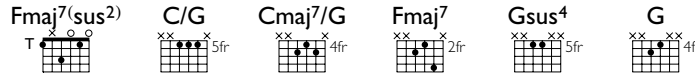

I wait for you
like a dog

~~seen~~

DOGS

Words and Music by Damien Rice

Guitar Tuning

- ⑥ = D ③ = G
- ⑤ = A ② = A
- ④ = D ① = D (lowest string)

♩ = 90

D F#m(addb6) Gadd9 D F#m(addb6)

Acoustic guitar

4

Gadd9 D F#m(addb6) Gadd9

7

Em7(add4)/B F#m(b6)/C#

9

Gadd9/B A(add4)

SLEEP, DON'T WEEP

Words and Music by Damien Rice

♩ = 60

C G⁶/B

Sleep don't weep my

Acoustic Guitar

Fig. 1

T	3	3	3	3	3	3	3	0	0	0	0	0	0	0	0
A	1	1	1	1	1	1	1	3	3	3	3	3	3	3	3
B	0	0	0	0	0	0	0	0	0	0	0	0	0	0	0
	3	2	2	2	2	2	2	2	0	0	0	0	0	0	0