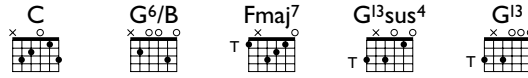

I wait for you
like a dog

~~seen~~

DOGS

Words and Music by Damien Rice

Guitar Tuning

- ⑥ = D ③ = G
- ⑤ = A ② = A
- ④ = D ① = D (lowest string)

♩ = 90

D F#m(addb6) Gadd9 D F#m(addb6)

Acoustic guitar

4

Gadd9 D F#m(addb6) Gadd9

7

Em7(add4)/B F#m(b6)/C#

9

Gadd9/B A(add4)

SLEEP, DON'T WEEP

Words and Music by Damien Rice

♩ = 60

C G⁶/B

Sleep don't weep my

Acoustic Guitar

Fig. 1

T	3	3	3	3	3	3	3	0	0	0	0	0	0	0	0
A	1	1	1	1	1	1	1	3	3	3	3	3	3	3	3
B	0	0	0	0	0	0	0	0	0	0	0	0	0	0	0
	3	2	2	2	2	2	2	2	0	0	0	0	0	0	0